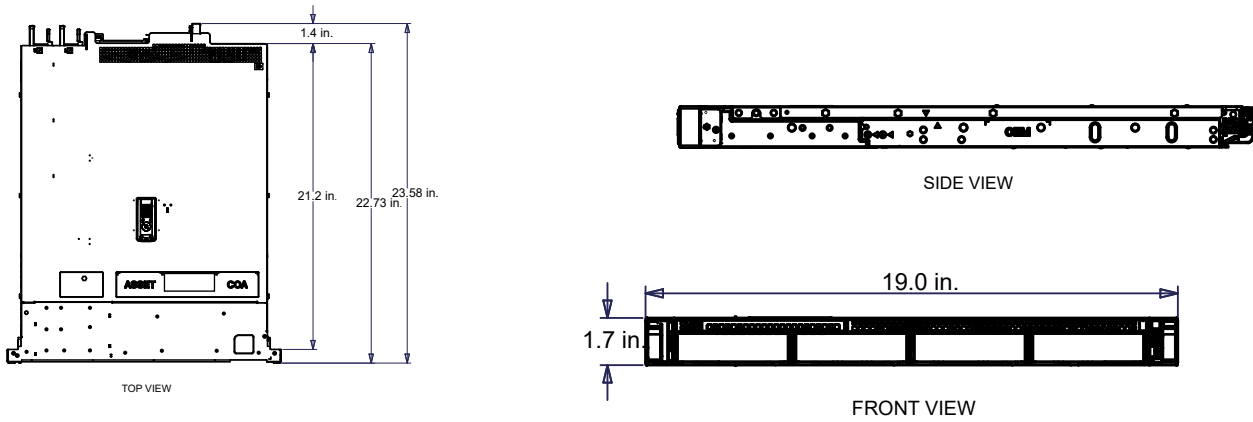

RAID NVR: 1U Rack-Mount Models

Each includes a five year NBD onsite KYHD (Keep Your Hard Drive) warranty with UL/FCC/CE and other required certifications.

Model Name	Storage
Windows 10 Enterprise	
NERA-1U22TF-N02	32 TB gross storage (21.6 TB usable storage); RAID
NERA-1U43TF-N02	64 TB gross storage (43.2 TB usable storage); RAID

Dimensional Drawing