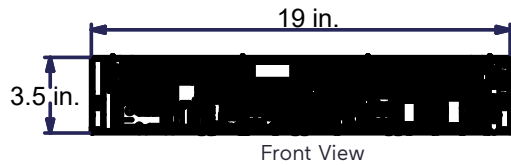

RAID NVR: 2U Rack-Mount Form Factor Models

Each includes a five year NBD onsite KYHD (Keep Your Hard Drive) warranty with UL/FCC/CE and other required certifications.

Model Name	Storage
Windows 10 Enterprise	
NERA-2U79TF-N02	96 TB gross storage (79.2 TB usable storage)
NERA-2U118TF-N02	144 TB gross storage (118 TB usable storage)
NERA-2U158F-N02	192 TB gross storage (158.4 TB usable storage)
NERA-2U180S-N02	240 TB gross storage (180 TB usable storage)

Dimensional Drawing