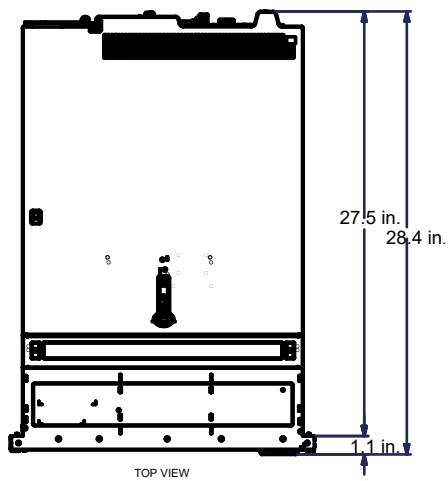

RAID NVR: 2U Rack-Mount Form Factor Models

Each includes a five year NBD onsite KYHD (Keep Your Hard Drive) warranty with UL/FCC/CE and other required certifications.

Model Name	Storage
Windows 10 Enterprise	
NERA-2U79TF-N02	96 TB gross storage (79.2 TB usable storage)
NERA-2U118TF-N02	144 TB gross storage (118 TB usable storage)
NERA-2U158F-N02	192 TB gross storage (158.4 TB usable storage)
NERA-2U180S-N02	240 TB gross storage (180 TB usable storage)

Dimensional Drawing