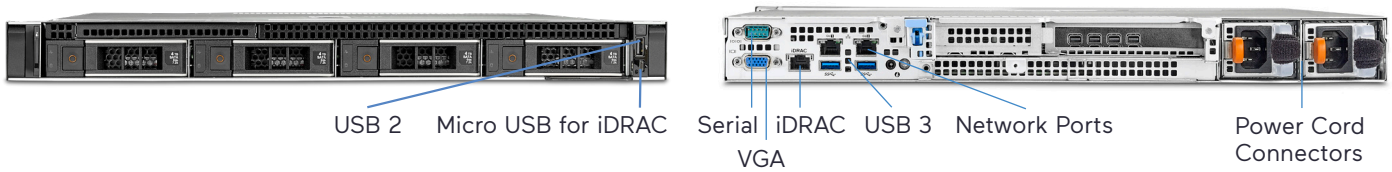

Front and Rear Panel Controls and Connectors