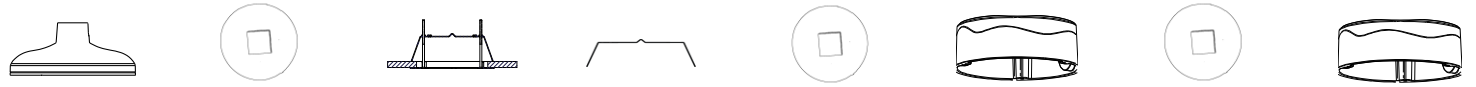

Roughneck Pro Camera Mount Chart

*Note: All cameras listed are GSA/TAA/NDAA compliant.

| Camera Model | Description | Product Code | V2000D-PM Pendant Mount | V2000D-PLATE Adapter Plate | V2000D-ICD In-Ceiling Mount | V2000D-ICH In-Ceiling Mount | V2000B-PLATE Adapter Plate | V2000B-BOX Backbox | V2000D-MICRO-PLATE Adapter Plate | V2000D-MICRO-BOX Backbox |
|----------------|--|--------------|----------------------------|-------------------------------|--------------------------------|--------------------------------|-------------------------------|-----------------------|-------------------------------------|-----------------------------|
| | | | 10553-30 | 10553-40 | 10553-45 | 10553-50 | 10554-30 | 10554-35 | 10555-30 | 10555-35 |
| V2002D-W313MIR | Outdoor vandal dome camera; 2 MP; true WDR; 2.7-13.5 mm motorized varifocal lens; IR; GSA/TAA/NDAA compliant | 10553-00 | + | + | + | + | | | | |
| V2005D-W313MIR | Outdoor vandal dome camera; 5 MP; true WDR; 2.7-13.5 mm motorized varifocal lens; IR; GSA/TAA/NDAA compliant | 10553-10 | + | + | + | + | | | | |
| V2008D-W310MIR | Outdoor vandal dome camera; 8 MP; true WDR; 3.6-10 mm motorized varifocal lens; IR; NDAA compliant | 10553-15 | + | + | + | + | | | | |
| V2002B-W313MIR | Outdoor vandal bullet camera; 2 MP; true WDR; 2.7-13.5 mm motorized varifocal lens; IR; GSA/TAA/NDAA compliant | 10554-00 | | | | | + | + | | |
| V2005B-W313MIR | Outdoor vandal bullet camera; 5 MP; true WDR; 2.7-13.5 mm motorized varifocal lens; IR; GSA/TAA/NDAA compliant | 10554-10 | | | | | + | + | | |
| V2008B-W310MIR | Outdoor vandal bullet camera; 8 MP; true WDR; 3.6-10 mm motorized varifocal lens; IR; GSA/TAA/NDAA compliant | 10554-15 | | | | | + | + | | |
| V2002D-W281R | Outdoor micro dome camera; 2 MP; true WDR; 2.8 mm fixed lens; IR, GSA/TAA/NDAA compliant | 10555-00 | + | | | | | | + | + |
| V2005D-W281R | Outdoor micro dome camera; 5 MP; true WDR; 2.8 mm fixed lens; IR, GSA/TAA/NDAA compliant | 10555-05 | + | | | | | | + | + |
| V2008-W-NL | Indoor box camera; 8 MP; true WDR; no lens; CS/I-CS lens mount; GSA/TAA/NDAA compliant | 10556-00 | | | | | | | | |