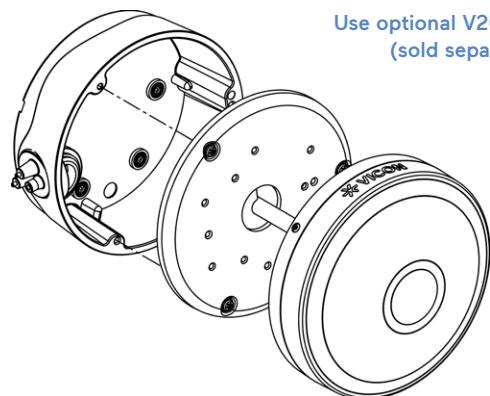

Electrical	
Input Power:	PoE+ IEEE 802.3at class 4; 24 VAC (+20%/-10%)
Current:	24 VAC: 1.1 A; PoE: 0.52 A
Power Consumption:	IR/Heaters On: 25 W; IR Off/Heaters On: 12.2 W

Controls and Connectors	
Connectors:	Optional backbox available for cabling. Power: 24 VAC terminal block; PoE/Network: RJ-45 CAT 5; Audio Input/Output: terminal block; built-in mic. Reset button/Default button; Micro SD card slot for SDHC/SDXC card (128 G max; customer-supplied);

Environmental	
Operating Conditions:	Temperature: -40° to 122° F (-40° to 50° C) Humidity: up to 90%, non-condensing
Approvals:	UL, FCC Class A, CE, IP67, IK10, ONVIF Profile S/T/G/Q, RoHS
Country of Origin:	Taiwan
Warranty:	3 years

Ordering Information		
Resolution	Lens	Model Number
12 MP	Fixed f/1.2 mm	V2360W-12

Accessories		
Pendant Mount	Provides pendant mounting configuration for use with SVFT-WM-1/UWM-1/UCM-1/UPM-2, V-24CMB-4, V-20B-A-4	V2000D-PM
Adapter Plate	Allows the V2360W to be mounted on a 4x4 electrical box	V2360W-PLATE
Backbox	For ease of cabling	V2000B-BOX
In-Ceiling Mount	Allows V2360W to be mounted in a drop ceiling	V2360W-ICD
In-Ceiling Mount	Allows V2360W to be mounted in a hard ceiling	V2360W-ICH
Wedge Mount/Adapter Plate	Allows the V2360W to be surface mounted on a tilt to maintain a full view/Allows V2XXX-WDG to be mounted on a 4x4 electrical box	V2XXX-WDG V2XXX-WDG-PLATE

Use optional V2000B-BOX (sold separately)

Data Sheet Number: V318-60-04
Vicon Data Sheet Number: 8009-7318-60-04

Specifications subject to change without notice.
Vicon, Roughneck and their logos are registered trademarks of Vicon Industries Inc.
Copyright © 2021 Vicon Industries Inc. All rights reserved.

Explorer is a registered trademark of Microsoft Corporation.
Chrome is a registered trademark of Google LLC.
Firefox is a registered trademark of Mozilla Corp.
Safari is a registered trademark of Apple Inc.