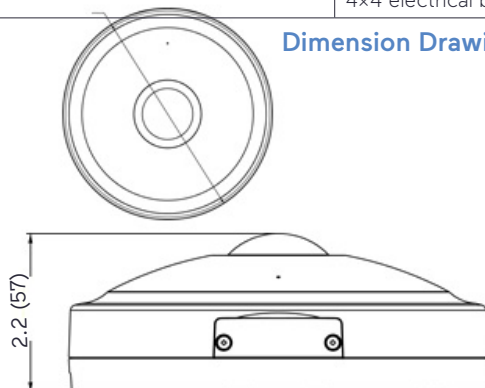

Electrical	
Input Power:	PoE+ IEEE 802.3at class 4; 24 VAC (+20%/-10%)
Current:	24 VAC: 1.1 A; PoE: 0.52 A
Power Consumption:	IR/Heaters On: 25 W; IR Off/Heaters On: 12.2 W

Controls and Connectors	
Connectors:	Optional backbox available for cabling. Power: 24 VAC terminal block; PoE/Network: RJ-45 CAT 5; Audio Input/Output: terminal block; built-in mic. Reset button/Default button; Micro SD card slot for SDHC/SDXC card (128 G max; customer-supplied);

Environmental	
Operating Conditions:	Temperature: -40° to 122° F (-40° to 50° C) Humidity: up to 90%, non-condensing
Approvals:	UL, FCC Class A, CE, IP67, IK10, ONVIF Profile S/T/G/Q, RoHS
Country of Origin:	Taiwan
Warranty:	3 years

Ordering Information		
Resolution	Lens	Model Number
12 MP	Fixed f/1.2 mm	V2360W-12

Accessories		
Pendant Mount	Provides pendant mounting configuration for use with SVFT-WM-1/UWM-1/UCM-1/UPM-2, V-24CMB-4, V-20B-A-4	V2000D-PM
Adapter Plate	Allows the V2360W to be mounted on a 4x4 electrical box	V2360W-PLATE
Backbox	For ease of cabling	V2000B-BOX
In-Ceiling Mount	Allows V2360W to be mounted in a drop ceiling	V2360W-ICD
In-Ceiling Mount	Allows V2360W to be mounted in a hard ceiling	V2360W-ICH
Wedge Mount/Adapter Plate	Allows the V2360W to be surface mounted on a tilt to maintain a full view/Allows V2XXX-WDG to be mounted on a 4x4 electrical box	V2XXX-WDG V2XXX-WDG-PLATE

Dimension Drawing [in. (mm)]

Data Sheet Number: V318-60-04
Vicon Data Sheet Number: 8009-7318-60-04

Specifications subject to change without notice.
Vicon, Roughneck and their logos are registered trademarks of Vicon Industries Inc.
Copyright © 2021 Vicon Industries Inc. All rights reserved.

Explorer is a registered trademark of Microsoft Corporation.
Chrome is a registered trademark of Google LLC.
Firefox is a registered trademark of Mozilla Corp.
Safari is a registered trademark of Apple Inc.